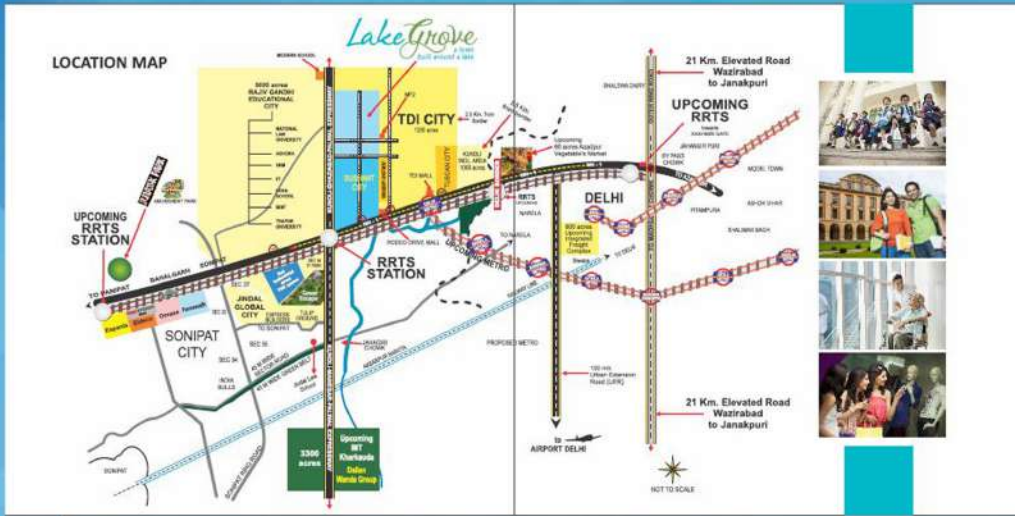

Modern living at its finest

Discover a luxurious residential haven nestled in the heart of Kundli, Haryana. Introducing **TDI Lakegrove**, where contemporary architecture meets natural beauty. This exceptional residential society offers a unique blend of modern amenities, expansive open spaces, and a captivating 3 acre lake with mesmerizing musical fountains right at its core

4X BETTER
AQI
than DELHI NCR

30
MINUTES
FROM
Pitampura/Rohini