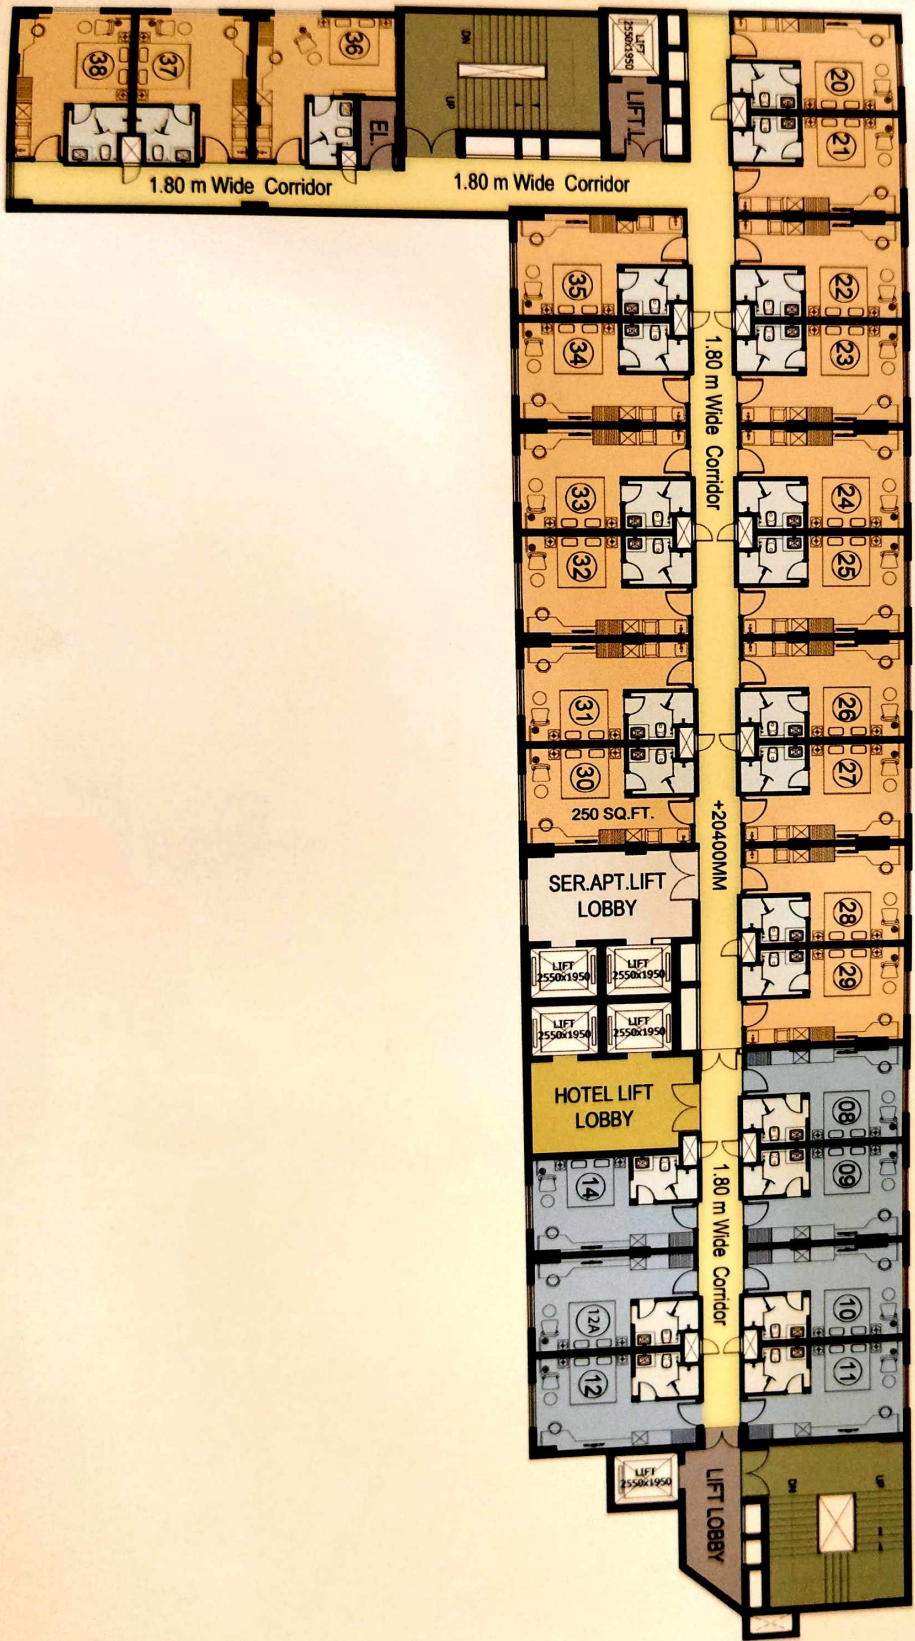

FLOOR PLAN

LOWER GROUND FLOOR

DETAILS

No. of Shops	7 Retail Shops
Total Saleable Area	7329 Sq. Ft.
Size Range	971 - 1132 Sq. Ft.

FLOOR PLAN

GROUND FLOOR

DETAILS

No. of Shops	26 Retail Shops
Total Saleable Area	19,096 Sq. Ft.
Size Range	191 - 1080 Sq. Ft.

FLOOR PLAN

FIRST FLOOR

FLOOR PLAN

SECOND FLOOR

FLOOR PLAN

THIRD FLOOR

FLOOR PLAN

FOURTH FLOOR

STUDIO APARTMENTS

No. of Apartments | 19
Total Saleable Area | 7,985 Sq. Ft.
Size Range | 414-461 Sq. Ft.

FLOOR PLAN

FIFTH FLOOR

STUDIO APARTMENTS

No. of Apartments	19
Total Saleable Area	7,985 Sq. Ft.
Size Range	425 Sq. Ft.

FLOOR PLAN

SIXTH FLOOR

HOTEL