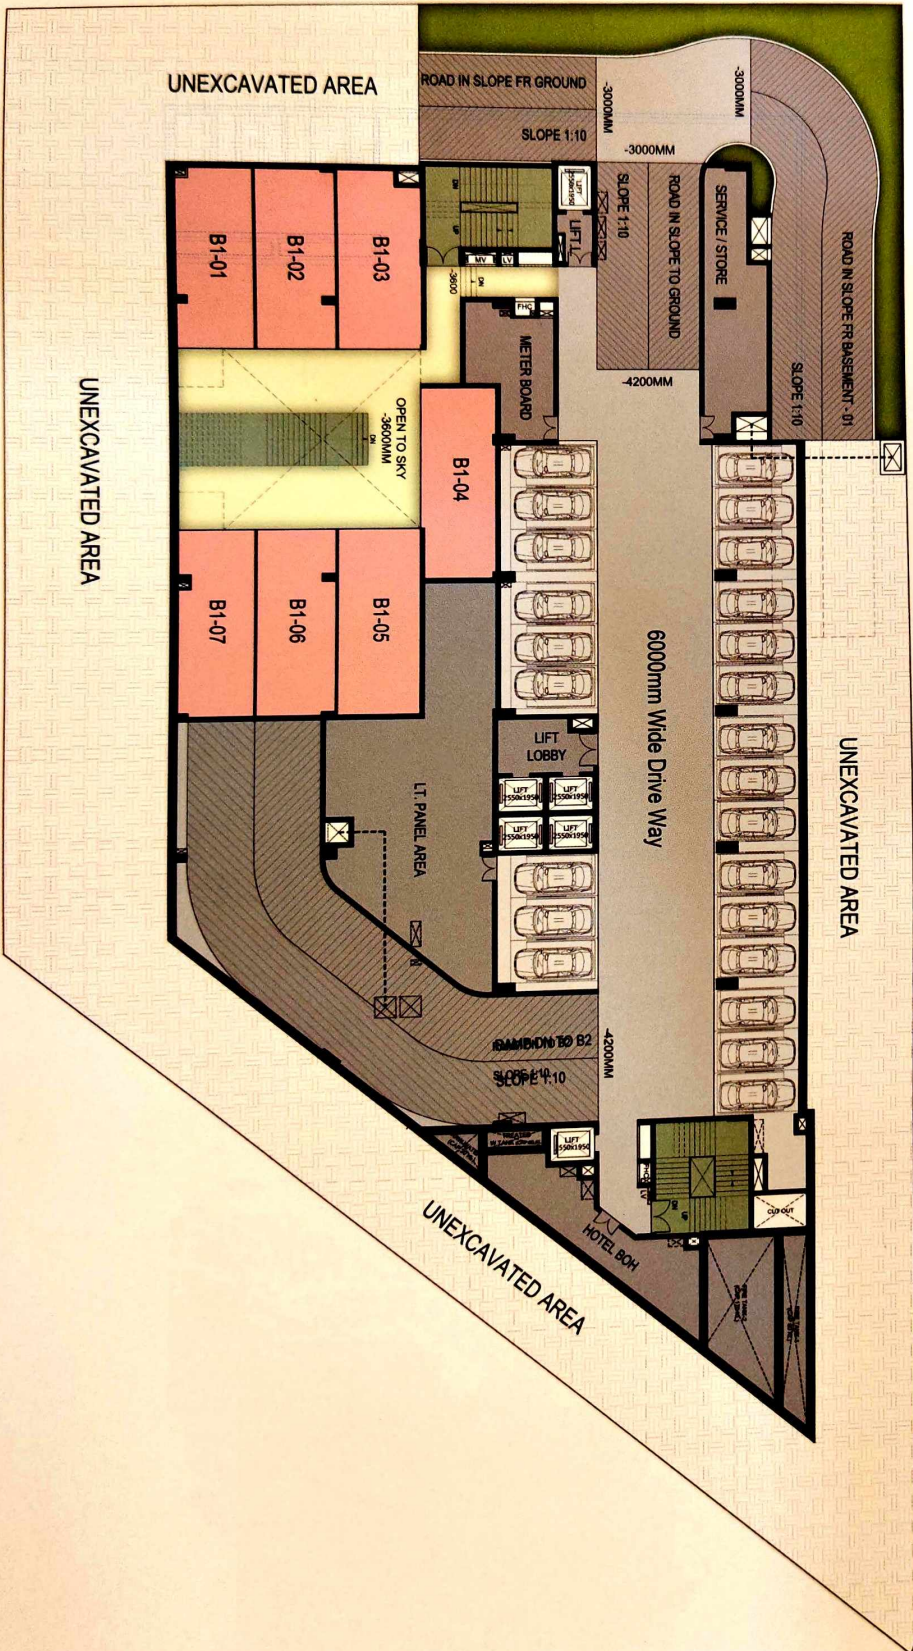

FLOOR PLAN

LOWER GROUND FLOOR

DETAILS

No. of Shops	7 Retail Shops
Total Saleable Area	7329 Sq. Ft.
Size Range	971 - 1132 Sq. Ft.

FLOOR PLAN

GROUND FLOOR

DETAILS

No. of Shops	26 Retail Shops
Total Saleable Area	19,096 Sq. Ft.
Size Range	191 - 1080 Sq. Ft.

FLOOR PLAN

FIRST FLOOR

FLOOR PLAN

SECOND FLOOR

FLOOR PLAN

THIRD FLOOR

FLOOR PLAN

FOURTH FLOOR

STUDIO APARTMENTS

No. of Apartments | 19
Total Saleable Area | 7,985 Sq. Ft.
Size Range | 414-461 Sq. Ft.

FLOOR PLAN

FIFTH FLOOR

STUDIO APARTMENTS

No. of Apartments	19
Total Saleable Area	7,985 Sq. Ft.
Size Range	425 Sq. Ft.

FLOOR PLAN

SIXTH FLOOR

HOTEL