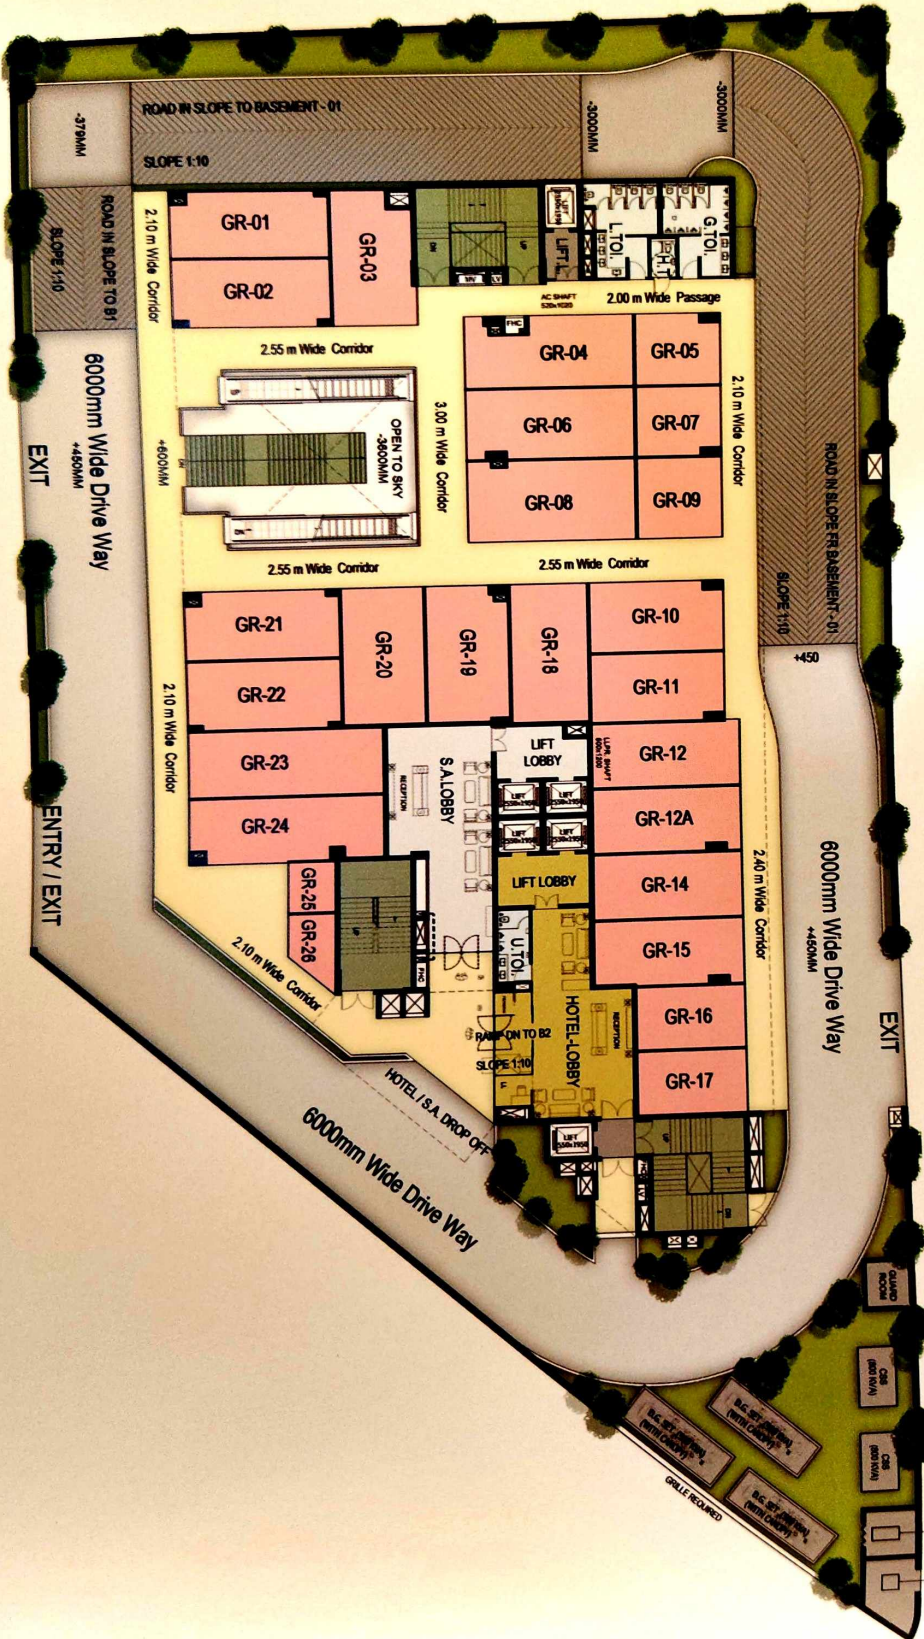

FLOOR PLAN

LOWER GROUND FLOOR

DETAILS

No. of Shops	7 Retail Shops
Total Saleable Area	7329 Sq. Ft.
Size Range	971 - 1132 Sq. Ft.

FLOOR PLAN

GROUND FLOOR

DETAILS

No. of Shops	26 Retail Shops
Total Saleable Area	19,096 Sq. Ft.
Size Range	191 - 1080 Sq. Ft.

FLOOR PLAN

FIRST FLOOR

FLOOR PLAN

SECOND FLOOR

FLOOR PLAN

THIRD FLOOR

FLOOR PLAN

FOURTH FLOOR

STUDIO APARTMENTS

No. of Apartments | 19
Total Saleable Area | 7,985 Sq. Ft.
Size Range | 414-461 Sq. Ft.

FLOOR PLAN

FIFTH FLOOR

STUDIO APARTMENTS

No. of Apartments	19
Total Saleable Area	7,985 Sq. Ft.
Size Range	425 Sq. Ft.

FLOOR PLAN

SIXTH FLOOR

HOTEL