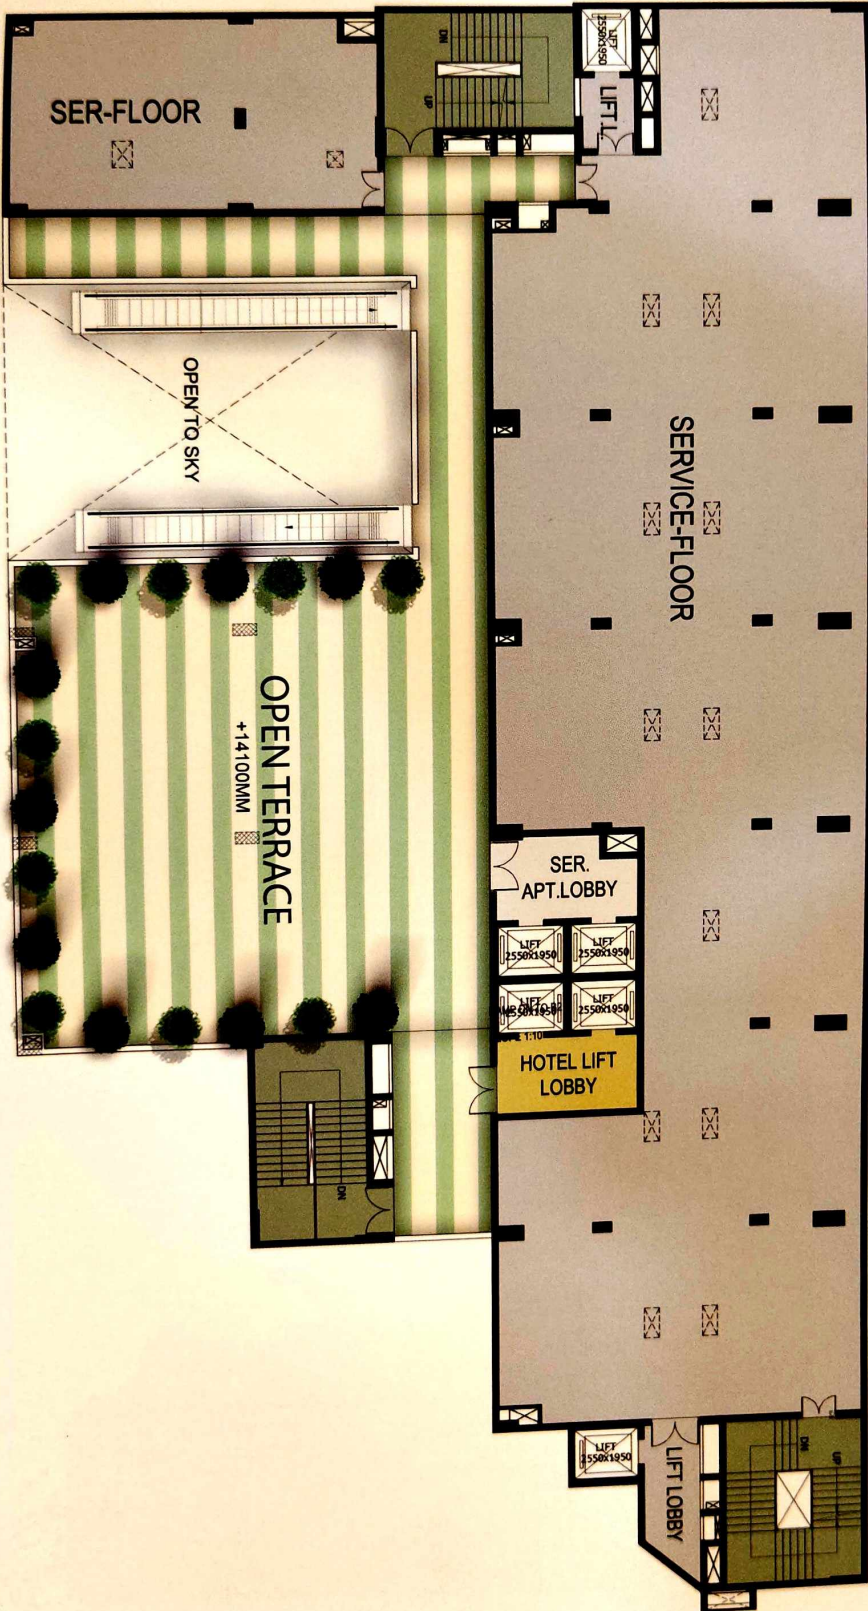

FLOOR PLAN

LOWER GROUND FLOOR

DETAILS

No. of Shops	7 Retail Shops
Total Saleable Area	7329 Sq. Ft.
Size Range	971 - 1132 Sq. Ft.

FLOOR PLAN

GROUND FLOOR

DETAILS

No. of Shops	26 Retail Shops
Total Saleable Area	19,096 Sq. Ft.
Size Range	191 - 1080 Sq. Ft.

FLOOR PLAN

FIRST FLOOR

FLOOR PLAN

SECOND FLOOR

FLOOR PLAN

THIRD FLOOR

FLOOR PLAN

FOURTH FLOOR

STUDIO APARTMENTS

No. of Apartments | 19
Total Saleable Area | 7,985 Sq. Ft.
Size Range | 414-461 Sq. Ft.

FLOOR PLAN

FIFTH FLOOR

STUDIO APARTMENTS

No. of Apartments	19
Total Saleable Area	7,985 Sq. Ft.
Size Range	425 Sq. Ft.

FLOOR PLAN

SIXTH FLOOR

HOTEL