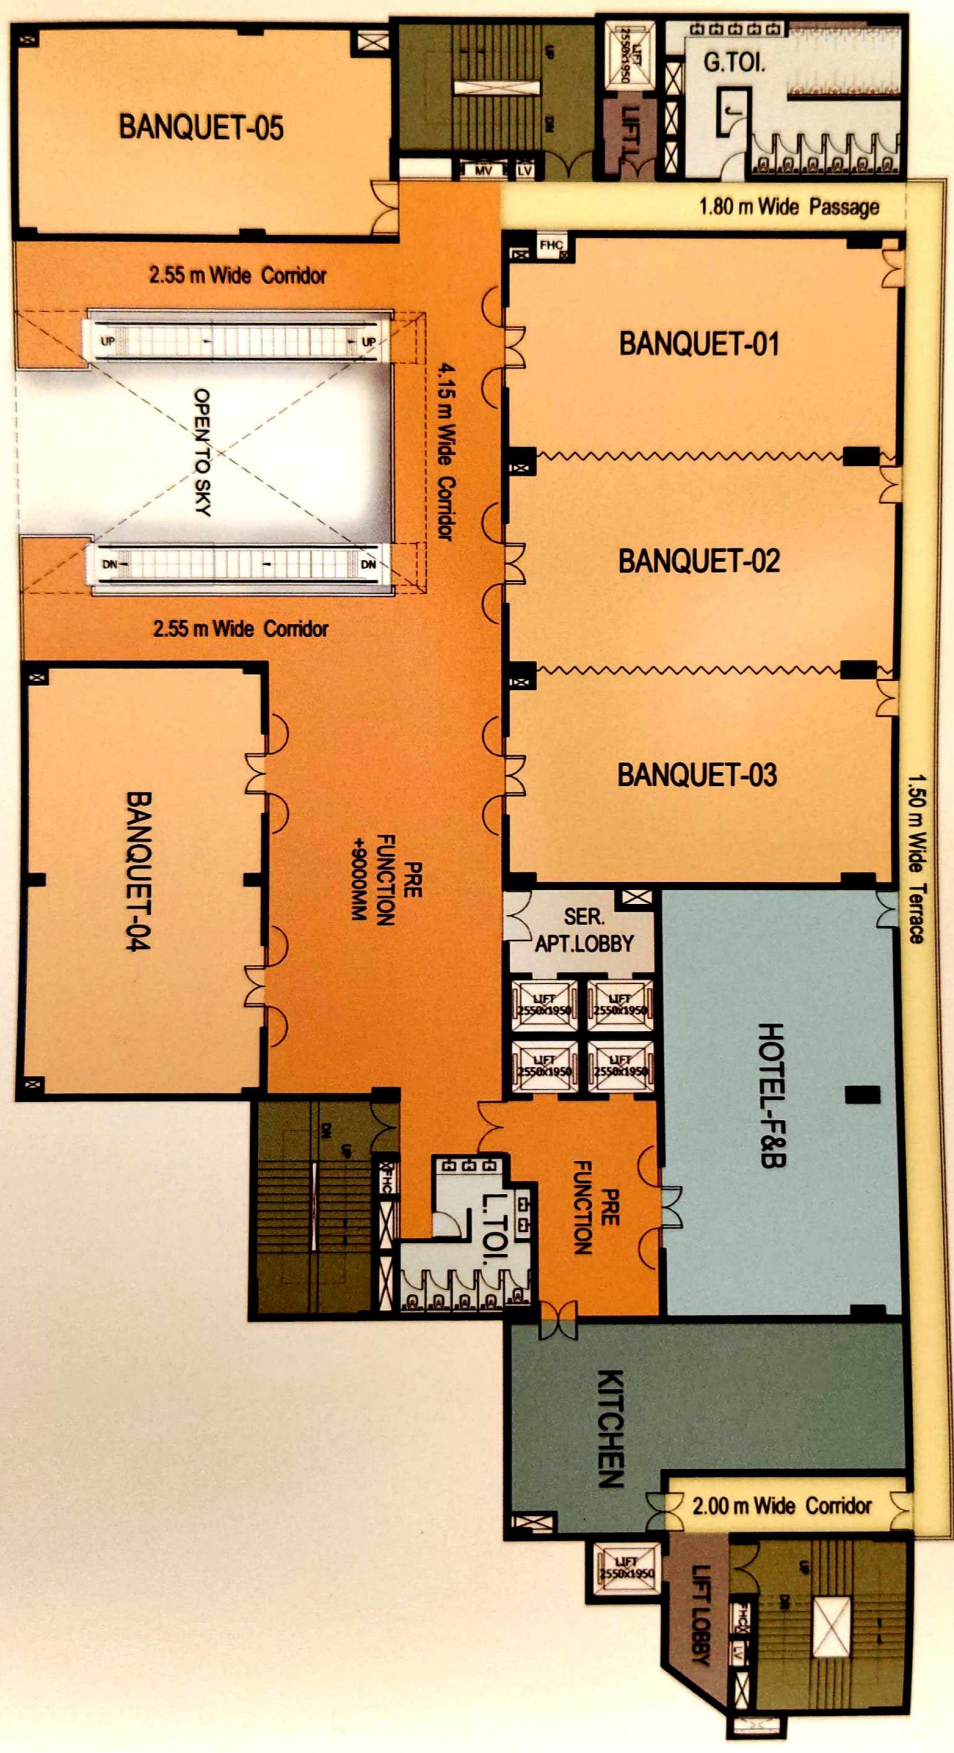

FLOOR PLAN

LOWER GROUND FLOOR

DETAILS

No. of Shops	7 Retail Shops
Total Saleable Area	7329 Sq. Ft.
Size Range	971 - 1132 Sq. Ft.

FLOOR PLAN

GROUND FLOOR

DETAILS

No. of Shops	26 Retail Shops
Total Saleable Area	19,096 Sq. Ft.
Size Range	191 - 1080 Sq. Ft.

FLOOR PLAN

FIRST FLOOR

FLOOR PLAN

SECOND FLOOR

FLOOR PLAN

THIRD FLOOR

FLOOR PLAN

FOURTH FLOOR

STUDIO APARTMENTS

No. of Apartments | 19
Total Saleable Area | 7,985 Sq. Ft.
Size Range | 414-461 Sq. Ft.

FLOOR PLAN

FIFTH FLOOR

STUDIO APARTMENTS

No. of Apartments	19
Total Saleable Area	7,985 Sq. Ft.
Size Range	425 Sq. Ft.

FLOOR PLAN

SIXTH FLOOR

HOTEL