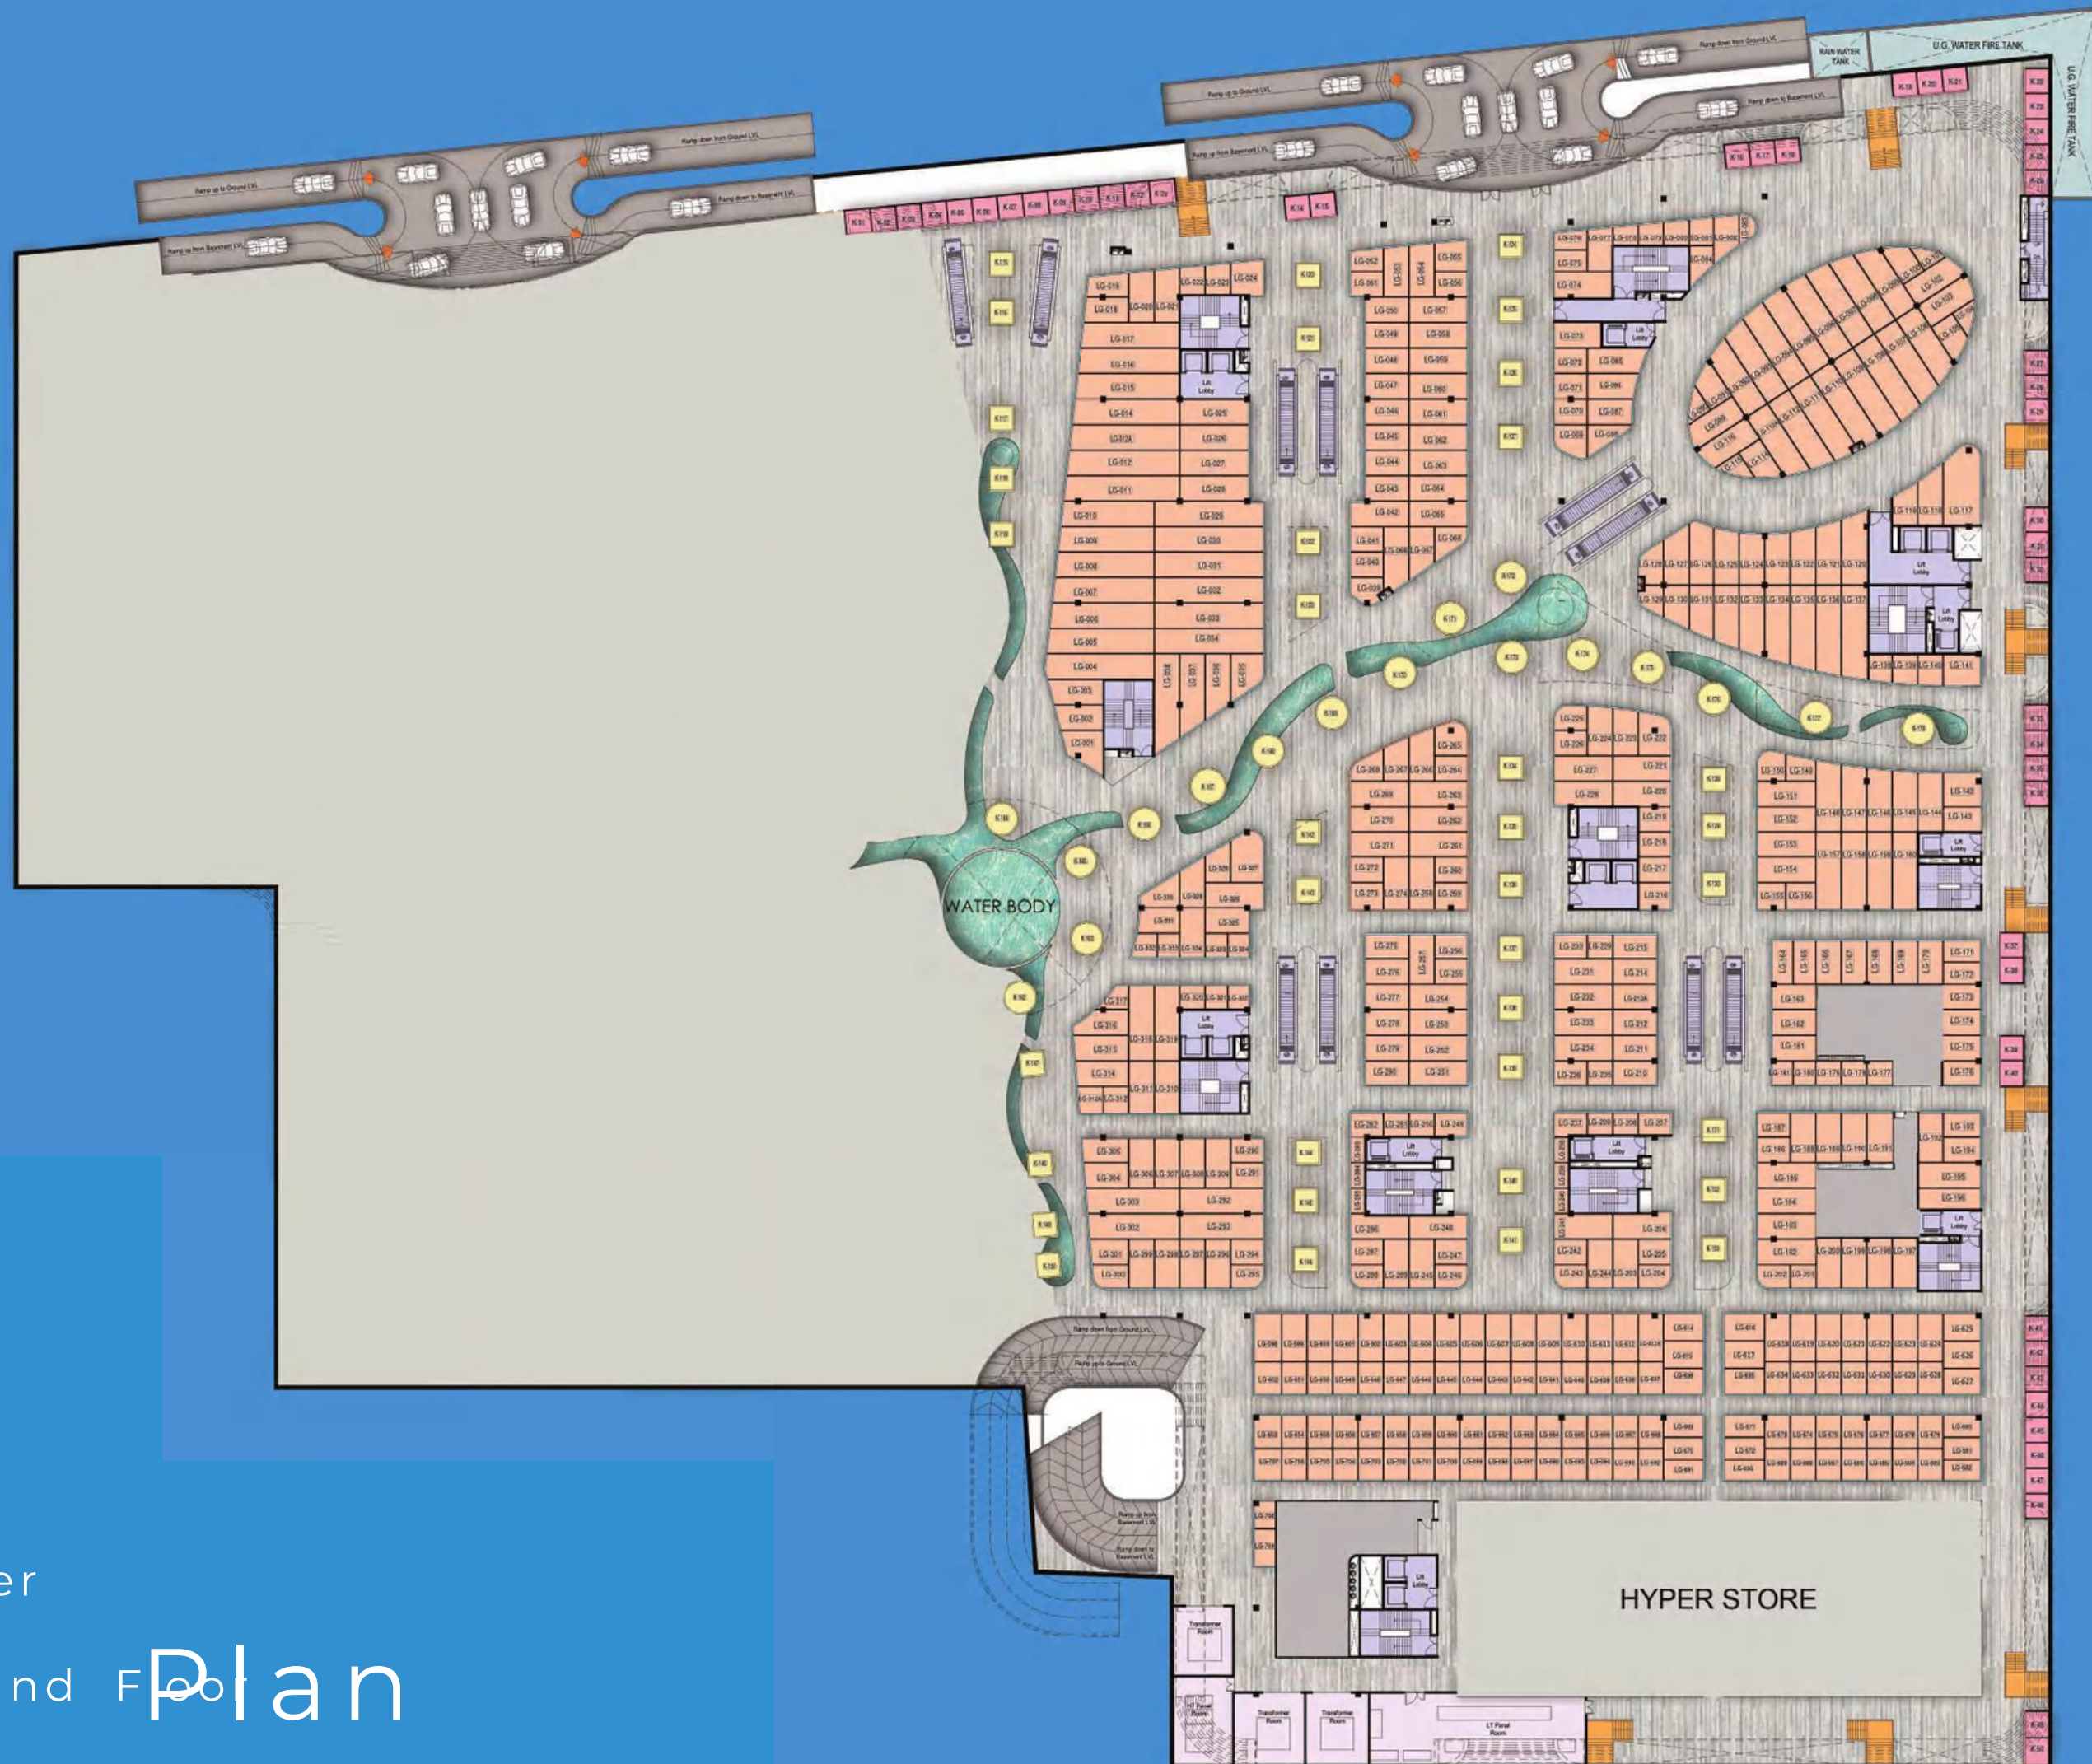

Lower
Ground Floor Plan